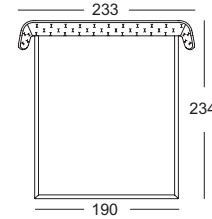

TECHNICAL DATA

ROLF BENZ SONO

**ROLF
BENZ**

Beds

- Single leg smooth steel, powder-coated, painted in matt:
 - RAL 9017 Traffic black
 - Ochre beige metallic
- Wooden inner frame
- Cover quilted underneath with non-woven polyester

Due to the way the furniture is designed, and its comfort level, some wrinkles and sitting pressure indentations are inevitable, even in top quality Rolf Benz upholstered furniture. All dimensions are approximate.