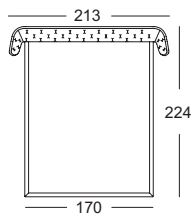

TECHNICAL DATA

ROLF BENZ SONO

**ROLF
BENZ**

Beds

- Single leg smooth steel, powder-coated, painted in matt:
 - RAL 9017 Traffic black
 - Ochre beige metallic
- Wooden inner frame
- Cover quilted underneath with non-woven polyester

Due to the way the furniture is designed, and its comfort level, some wrinkles and sitting pressure indentations are inevitable, even in top quality Rolf Benz upholstered furniture. All dimensions are approximate.