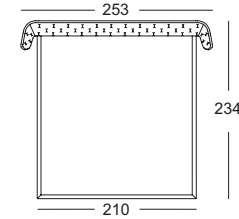

TECHNICAL DATA

ROLF BENZ SONO

**ROLF
BENZ**

Beds

- Single leg smooth steel, powder-coated, painted in matt:
 - RAL 9017 Traffic black
 - Ochre beige metallic
- Wooden inner frame
- Cover quilted underneath with non-woven polyester

Due to the way the furniture is designed, and its comfort level, some wrinkles and sitting pressure indentations are inevitable, even in top quality Rolf Benz upholstered furniture. All dimensions are approximate.