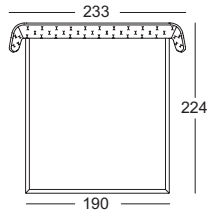

TECHNICAL DATA

ROLF BENZ SONO

**ROLF
BENZ**

Beds

- Single leg smooth steel, powder-coated, painted in matt:
 - RAL 9017 Traffic black
 - Ochre beige metallic
- Wooden inner frame
- Cover quilted underneath with non-woven polyester

Due to the way the furniture is designed, and its comfort level, some wrinkles and sitting pressure indentations are inevitable, even in top quality Rolf Benz upholstered furniture. All dimensions are approximate.