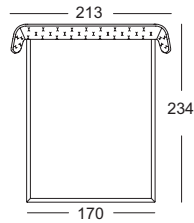

TECHNICAL DATA

ROLF BENZ SONO

**ROLF
BENZ**

Beds

- Single leg smooth steel, powder-coated, painted in matt:
 - RAL 9017 Traffic black
 - Ochre beige metallic
- Wooden inner frame
- Cover quilted underneath with non-woven polyester

Due to the way the furniture is designed, and its comfort level, some wrinkles and sitting pressure indentations are inevitable, even in top quality Rolf Benz upholstered furniture. All dimensions are approximate.