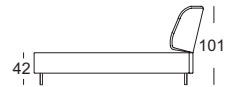

TECHNICAL DATA

ROLF BENZ SONO

**ROLF
BENZ**

Beds

- Single leg smooth steel, powder-coated, painted in matt:
 - RAL 9017 Traffic black
 - Ochre beige metallic
- Wooden inner frame
- Cover quilted underneath with non-woven polyester

Due to the way the furniture is designed, and its comfort level, some wrinkles and sitting pressure indentations are inevitable, even in top quality Rolf Benz upholstered furniture. All dimensions are approximate.