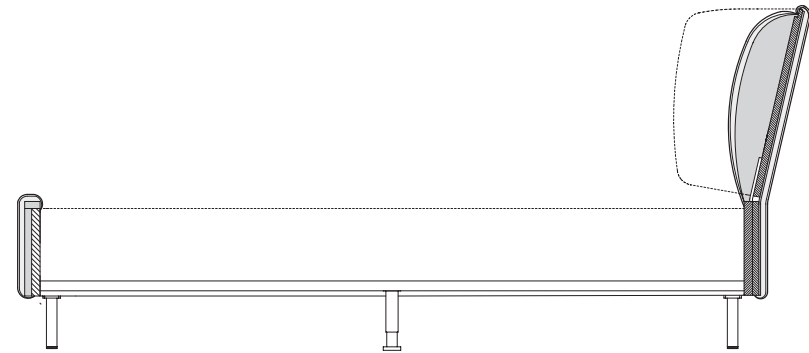

TECHNICAL DATA

ROLF BENZ SONO

**ROLF
BENZ**

Beds

- Single leg smooth steel, powder-coated, painted in matt:
 - RAL 9017 Traffic black
 - Ochre beige metallic
- Wooden inner frame
- Cover quilted underneath with non-woven polyester

Due to the way the furniture is designed, and its comfort level, some wrinkles and sitting pressure indentations are inevitable, even in top quality Rolf Benz upholstered furniture. All dimensions are approximate.