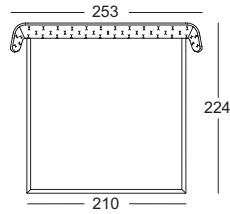

TECHNICAL DATA

ROLF BENZ SONO

**ROLF
BENZ**

Beds

- Single leg smooth steel, powder-coated, painted in matt:
 - RAL 9017 Traffic black
 - Ochre beige metallic
- Wooden inner frame
- Cover quilted underneath with non-woven polyester

Due to the way the furniture is designed, and its comfort level, some wrinkles and sitting pressure indentations are inevitable, even in top quality Rolf Benz upholstered furniture. All dimensions are approximate.