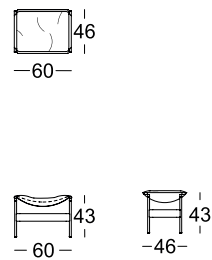

- Full-grain leather seat support
- Downy-soft cushions, worked into ticking chambers with a filling of foam rods and polyester fibres
- Metal frame:
- Steel, fine structure, powder-coated, matt:
  - RAL 9017 Traffic black

! High-quality, casual upholstery that forms waves/leaves indentations that are typical of the material. All measurements are approximate.

Recliner

Footstool

**ROLF
BENZ**