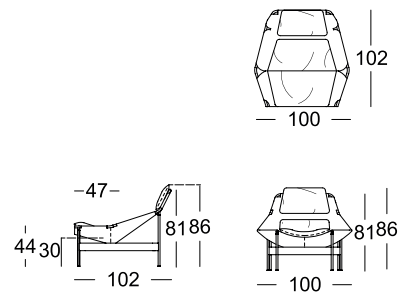

! High-quality, casual upholstery that forms waves/leaves indentations that are typical of the material. All measurements are approximate.

Recliner

Footstool