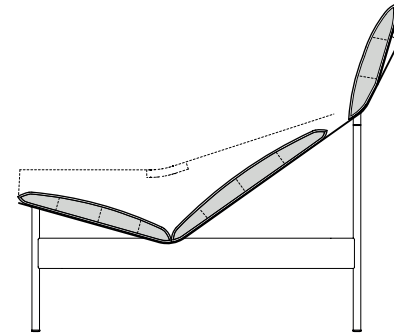

TECHNICAL DATA

ROLF BENZ JACK

**ROLF
BENZ**

- Full-grain leather seat support
- Downy-soft cushions, worked into ticking chambers with a filling of foam rods and polyester fibres
- Metal frame:
- Steel, fine structure, powder-coated, matt:
 - RAL 9017 Traffic black

! High-quality, casual upholstery that forms waves/leaves indentations that are typical of the material. All measurements are approximate.

Recliner

Footstool

**ROLF
BENZ**