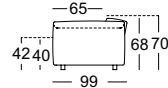

- Seat with wooden inner frame
- Sprung interior subpringing (upholstered seat without sprung interior)
- Seat in polyurethane foam, covered in a downy-soft mat worked into chambers with a filling of foam rods and polyester fibres
- Back with wooden frame inside
- Back made of polyurethane foam, covered with a mat to achieve a down-like effect, which has chambers worked into it and is filled with foam rods and polyester fibres
- Single foot metal: Smooth steel, powder-coated, gloss graphite metallic, 6 cm and 8 cm high

! Wave formation and depressions in the seat area are unavoidable, due to comfort and design reasons, even in high quality Rolf Benz upholstered furniture. All measurements are approximate.

Seat heights available

Armchair

Sides
Low

High

Sofa

**ROLF
BENZ**