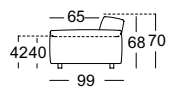

- Seat with wooden inner frame
- Sprung interior subpringing (upholstered seat without sprung interior)
- Seat in polyurethane foam, covered in a downy-soft mat worked into chambers with a filling of foam rods and polyester fibres
- Back with wooden frame inside
- Back made of polyurethane foam, covered with a mat to achieve a down-like effect, which has chambers worked into it and is filled with foam rods and polyester fibres
- Single foot metal: Smooth steel, powder-coated, gloss graphite metallic, 6 cm and 8 cm high

! Wave formation and depressions in the seat area are unavoidable, due to comfort and design reasons, even in high quality Rolf Benz upholstered furniture. All measurements are approximate.

Seat heights available

Armchair

Sides
Low

High

Sofa

**ROLF
BENZ**