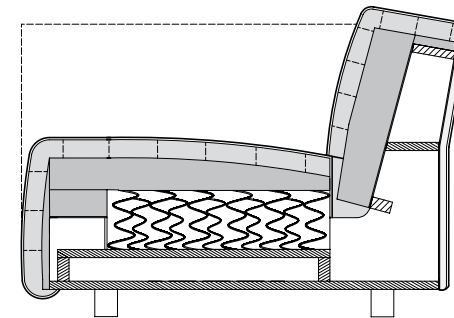

TECHNICAL DATA

ROLF BENZ MIO

**ROLF
BENZ**

- Seat with wooden inner frame
- Sprung interior subpringing (upholstered seat without sprung interior)
- Seat in polyurethane foam, covered in a downy-soft mat worked into chambers with a filling of foam rods and polyester fibres
- Back with wooden frame inside
- Back made of polyurethane foam, covered with a mat to achieve a down-like effect, which has chambers worked into it and is filled with foam rods and polyester fibres
- Single foot metal: Smooth steel, powder-coated, gloss graphite metallic, 6 cm and 8 cm high

! Wave formation and depressions in the seat area are unavoidable, due to comfort and design reasons, even in high quality Rolf Benz upholstered furniture. All measurements are approximate.

Seat heights available

Armchair

Sides
Low

High

Sofa

**ROLF
BENZ**

Sectional sofa element*

Sectional sofa element extra large*

Sectional corner sofa element*