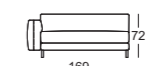

K-ASO NUVOLA/SB 147*