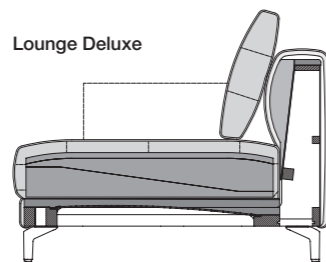

# Technical part

- // Wooden inner frame
- // Sprung base with steel shafts
- // **Seatcomfort „Lounge Plus“**  
Seat in high-quality cold foam, built up in coordinated layers of varying height and firmness, with a polyester nonwoven cover
- // **Seatcomfort „Lounge Deluxe“**  
Seat made of high-quality cold foam, built up in coordinated layers, covered with a mat consisting of 20 % viscose foam and 80 % microfibres and a non-woven polyester cover
- // Back pad made from polyurethane foam
- // Upholstery cover glued-on non-woven polyester
- // Back cover quilted with polyester fleece
- // Downy-soft back cushions worked into chambers with a filling of 100 % microfibres

- // Seat heights options:
  - › 37 cm (only available with plastic base)
  - › 41 cm (only available with cast aluminium base)
  - › 44 cm (only available with cast aluminium base)
- // Cast foot metal, options:
  - › Smooth aluminium, powder-coated, matt:
    - RAL 9017 Traffic black
    - RAL 7022 Umbra grey
    - Marrone metallic

// Plastic

! **NUVOLA Lounge**

High-quality, casual upholstery that forms waves/leaves indentations that are typical of the material. All measurements are approximate.

! **NUVOLA Deluxe**

A high-quality, especially casual upholstery that forms waves/leaves indentations that are typical of the material – this waviness may even occur in new condition. All dimensions are approximate and may deviate by up to around 4 cm, or even more in individual cases where elements are connected.

Lounge Plus

Lounge Deluxe

Side element narrow

Side element wide

K-SOB NUVOLA/SB 168

K-SOB NUVOLA/SB 189

K-ASO NUVOLA/SB 105\*

K-ASO NUVOLA/SB 126\*