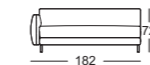

K-ASO NUVOLA/SB 168*