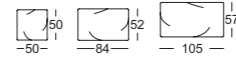

Back cushion