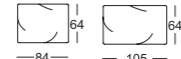

	Side element narrow	Side element wide
K-EPT NUVOLA/SB 105*		-
K-ARB NUVOLA/SB 105		-
K-ARB NUVOLA/SB 126		-
K-ARB NUVOLA/SB 147		-
K-ARB NUVOLA/SB 168		-
K-XL-ARB NUVOLA/SB 105		-
K-UE-XL-ARB NUVOLA/SB 105		-
A-SI NUVOLA/SB 107 x 87		-

\*These elements are only shown in the left version. They are also available in the right version.

Upholstered bench element

Back cushion

Back cushion

Back cushion low

Back cushion with rol

High back cushion with rol