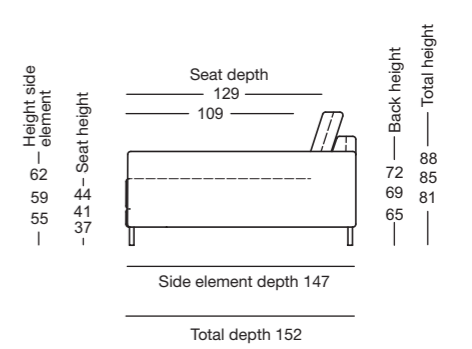

Adjustable high back cushion with rol

Upholstered cushion

Side element short / narrow or wide

XL-Models; side element short / narrow or wide

Side element long / narrow or wide

XL-Models; side element short / narrow or wide

## Matching

Rolf Benz 985

// Coffee table

Dimensions: Height 35 cm:

› 80 x 80 cm:

Plate 1: 54 x 80 cm, Plate 2: 26 x 80 cm

› 120 x 80 cm:

Plate 1: 81 x 80 cm, Plate 2: 39 x 80 cm

› 140 x 100 cm:

Plate 1: 94 x 100 cm, Plate 2: 46 x 100 cm

// Side table

Dimensions:

› Solid wood: Height 45 cm: 80 x 39 cm

› Real stone veneer/glass:

Height 43 cm: 80 x 39 cm

// Table top:

Rolf Benz **8770**

- // Coffee table/side table
- // Dimensions:
  - › **Height 40 cm: Ø 42 cm**
  - › **Height 30 cm: Ø 80 or 95 cm**
- // Top:
  - › **Parsol glass grey or bronze; Optiwhite glass with painted underside: RAL 9017 traffic black, RAL 7022 umbra grey or Marrone metallic**
  - › **Ceramic (bonded onto clear glass) Calacatta or Emperador extra**
- // Frame:  
Smooth steel, powder-coated, matt:
  - › **RAL 9017 traffic black**
  - › **RAL 7022 umbra grey**
  - › **Marrone metallic**