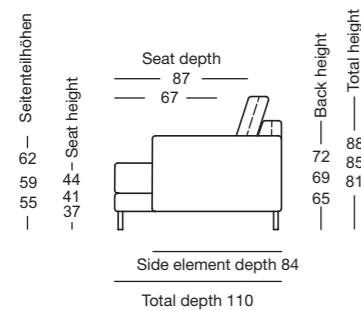

Side element narrow	Side element wide
K-EPT NUVOLA/SB 105*		-
K-ARB NUVOLA/SB 105		-
K-ARB NUVOLA/SB 126		-
K-ARB NUVOLA/SB 147		-
K-ARB NUVOLA/SB 168		-
K-XL-ARB NUVOLA/SB 105		-
K-UE-XL-ARB NUVOLA/SB 105		-
A-SI NUVOLA/SB 107 x 87		-

*These elements are only shown in the left version. They are also available in the right version.

Upholstered bench element

Back cushion

Back cushion

Back cushion low

Back cushion with rol

High back cushion with rol

Adjustable high back cushion with rol

Upholstered cushion

Side element short / narrow or wide