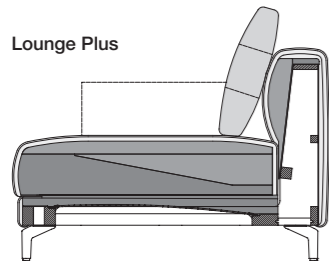

# Technical part

- // Wooden inner frame
- // Sprung base with steel shafts
- // **Seatcomfort „Lounge Plus“**  
Seat in high-quality cold foam, built up in coordinated layers of varying height and firmness, with a polyester nonwoven cover
- // **Seatcomfort „Lounge Deluxe“**  
Seat made of high-quality cold foam, built up in coordinated layers, covered with a mat consisting of 20 % viscose foam and 80 % microfibres and a non-woven polyester cover
- // Back pad made from polyurethane foam
- // Upholstery cover glued-on non-woven polyester
- // Back cover quilted with polyester fleece
- // Downy-soft back cushions worked into chambers with a filling of 100 % microfibres

- // Seat heights options:
  - › 37 cm (only available with plastic base)
  - › 41 cm (only available with cast aluminium base)
  - › 44 cm (only available with cast aluminium base)
- // Cast foot metal, options:
  - › Smooth aluminium, powder-coated, matt:
    - RAL 9017 Traffic black
    - RAL 7022 Umbra grey
    - Marrone metallic

// Plastic

! **NUVOLA Lounge**

High-quality, casual upholstery that forms waves/leaves indentations that are typical of the material. All measurements are approximate.

! **NUVOLA Deluxe**

A high-quality, especially casual upholstery that forms waves/leaves indentations that are typical of the material – this waviness may even occur in new condition. All dimensions are approximate and may deviate by up to around 4 cm, or even more in individual cases where elements are connected.

Lounge Plus

Lounge Deluxe

Side element narrow

Side element wide

K-SOB NUVOLA/SB 168

K-SOB NUVOLA/SB 189

K-ASO NUVOLA/SB 105\*

K-ASO NUVOLA/SB 126\*