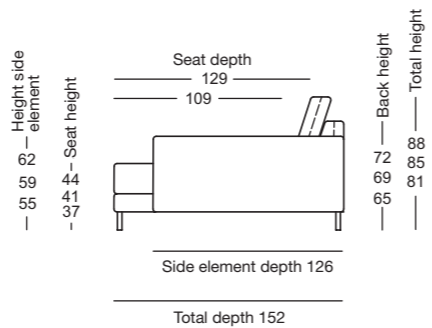

Adjustable high back cushion with rol

Upholstered cushion

Side element short / narrow or wide

XL-Models; side element short / narrow or wide

Side element long / narrow or wide

XL-Models; side element short / narrow or wide

## Matching

Rolf Benz 985

// Coffee table

Dimensions: Height 35 cm:

› 80 x 80 cm:

Plate 1: 54 x 80 cm, Plate 2: 26 x 80 cm

› 120 x 80 cm:

Plate 1: 81 x 80 cm, Plate 2: 39 x 80 cm

› 140 x 100 cm:

Plate 1: 94 x 100 cm, Plate 2: 46 x 100 cm

// Side table

Dimensions:

› Solid wood: Height 45 cm: 80 x 39 cm

› Real stone veneer/glass:

Height 43 cm: 80 x 39 cm

// Table top:

Rolf Benz **8770**

- // Coffee table/side table
- // Dimensions:
  - › **Height 40 cm: Ø 42 cm**
  - › **Height 30 cm: Ø 80 or 95 cm**
- // Top:
  - › **Parsol glass grey or bronze; Optiwhite glass with painted underside: RAL 9017 traffic black, RAL 7022 umbra grey or Marrone metallic**
  - › **Ceramic (bonded onto clear glass) Calacatta or Emperador extra**
- // Frame:  
Smooth steel, powder-coated, matt:
  - › **RAL 9017 traffic black**
  - › **RAL 7022 umbra grey**
  - › **Marrone metallic**