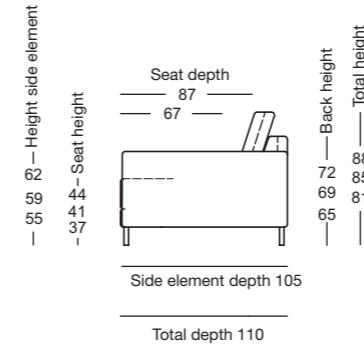

Adjustable high back cushion with rol

Upholstered cushion

Side element short / narrow or wide

XL-Models; side element short / narrow or wide

Side element long / narrow or wide

XL-Models; side element short / narrow or wide

## Matching

Rolf Benz 985

// Coffee table

Dimensions: Height 35 cm:

› 80 x 80 cm:

Plate 1: 54 x 80 cm, Plate 2: 26 x 80 cm

› 120 x 80 cm:

Plate 1: 81 x 80 cm, Plate 2: 39 x 80 cm

› 140 x 100 cm:

Plate 1: 94 x 100 cm, Plate 2: 46 x 100 cm

// Side table

Dimensions:

› Solid wood: Height 45 cm: 80 x 39 cm

› Real stone veneer/glass:

Height 43 cm: 80 x 39 cm

// Table top:

Rolf Benz **8770**

- // Coffee table/side table
- // Dimensions:
  - › **Height 40 cm: Ø 42 cm**
  - › **Height 30 cm: Ø 80 or 95 cm**
- // Top:
  - › **Parsol glass grey or bronze; Optiwhite glass with painted underside: RAL 9017 traffic black, RAL 7022 umbra grey or Marrone metallic**
  - › **Ceramic (bonded onto clear glass) Calacatta or Emperador extra**
- // Frame:  
Smooth steel, powder-coated, matt:
  - › **RAL 9017 traffic black**
  - › **RAL 7022 umbra grey**
  - › **Marrone metallic**