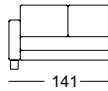

**ASS-PSZ / Ü-ASS-PSZ**

Side element narrow

Side element wide

Adjustable side element

SE VIDA

—

—

SOB VIDA/SB 126

SOB VIDA/SB 147

SOB VIDA/SB 168

SOB VIDA/SB 189

SOB VIDA/SB 210

ASO VIDA/SB 126\*

ASO VIDA/SB 147\*

ASO VIDA/SB 168\*

ASO VIDA/SB 189\*

ASO VIDA/SB 210\*

E-ASO VIDA/SB 168\*

E-ASO VIDA/SB 189\*

\* These elements are only shown in the left version. They are also available in the right version.

\* These elements are only shown in the left version. They are also available in the right version.