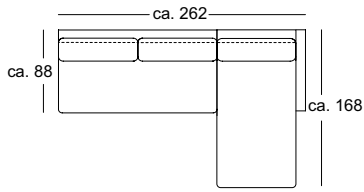

SOB VIDA/SB 147

SOB VIDA/SB 168

SOB VIDA/SB 189

SOB VIDA/SB 210

ASO VIDA/SB 126\*

ASO VIDA/SB 147\*

ASO VIDA/SB 168\*

ASO VIDA/SB 189\*

ASO VIDA/SB 210\*

E-ASO VIDA/SB 168\*

E-ASO VIDA/SB 189\*

\* These elements are only shown in the left version. They are also available in the right version.

\* These elements are only shown in the left version. They are also available in the right version.

A-ARB SB 168/55 le.  
ASS-PSZ 84 ri.

ASO SB 126/55 le.  
E-ASO SB 168/55 ri.

ARB-PSZ 147 le.  
E-ARB 168 le.  
ASO 168 ri.

All technical specifications relevant to the furniture ranges are correct at the time of publication. Subsequent modifications are possible. All dimensions are approximate. For technical reasons, printed pictures of fabric and leather upholstery covers may deviate from the original. Only the original samples provided are binding for the final appearance of the fabric.