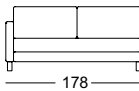

**ASS-PSZ / Ü-ASS-PSZ**

Side element narrow

Side element wide

Adjustable side element

SE VIDA

—

—

SOB VIDA/SB 126

SOB VIDA/SB 147

SOB VIDA/SB 168

SOB VIDA/SB 189

SOB VIDA/SB 210

ASO VIDA/SB 126\*

ASO VIDA/SB 147\*

ASO VIDA/SB 168\*

ASO VIDA/SB 189\*

ASO VIDA/SB 210\*

E-ASO VIDA/SB 168\*

E-ASO VIDA/SB 189\*

\* These elements are only shown in the left version. They are also available in the right version.

\* These elements are only shown in the left version. They are also available in the right version.