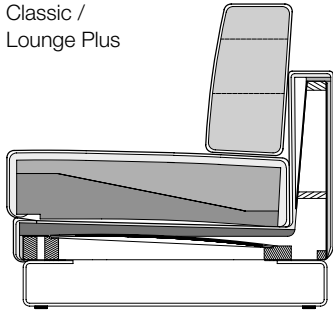

Classic /  
Lounge Plus

Lounge

- // Wooden inner frame
- // Sprung base with steel shafts
- // “Classic” seat comfort  
Seat made from polyurethane foam, constructed in layers of different thicknesses and firmnesses, matched to one another, and covered with polyester fleece
- // “Lounge” seat comfort  
Seat made from polyurethane foam, constructed in layers of different thicknesses and firmnesses, matched to one another, and covered with a downy-soft pad, featuring ticking chambers with a filling of foam rods and polyester fibres
- // “Lounge Plus” seat comfort  
Seat of cold foam, constructed in layers, built up in varying height and hardness, with a polyester nonwoven outer cover
- // Downy-soft back cushions, featuring ticking chambers with a filling of foam rods and polyester fibres
- // Various choices of legs, made from metal or wood

! Wave formation and depressions in the seat area are unavoidable, due to comfort and design reasons, even in high quality Rolf Benz upholstered furniture. All measurements are approximate.

**SOB / ASO / E-ASO**