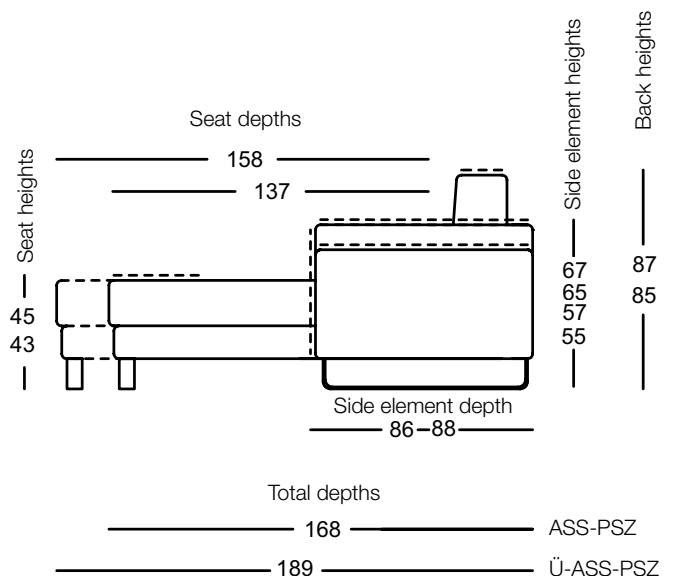

Classic /  
Lounge Plus

Lounge

- // Wooden inner frame
- // Sprung base with steel shafts
- // “Classic” seat comfort  
Seat made from polyurethane foam, constructed in layers of different thicknesses and firmnesses, matched to one another, and covered with polyester fleece
- // “Lounge” seat comfort  
Seat made from polyurethane foam, constructed in layers of different thicknesses and firmnesses, matched to one another, and covered with a downy-soft pad, featuring ticking chambers with a filling of foam rods and polyester fibres
- // “Lounge Plus” seat comfort  
Seat of cold foam, constructed in layers, built up in varying height and hardness, with a polyester nonwoven outer cover
- // Downy-soft back cushions, featuring ticking chambers with a filling of foam rods and polyester fibres
- // Various choices of legs, made from metal or wood

! Wave formation and depressions in the seat area are unavoidable, due to comfort and design reasons, even in high quality Rolf Benz upholstered furniture. All measurements are approximate.

**SOB / ASO / E-ASO**

**ASS-PSZ / Ü-ASS-PSZ**

Side element narrow

Side element wide

Adjustable side element

SE VIDA

—

—

SOB VIDA/SB 126