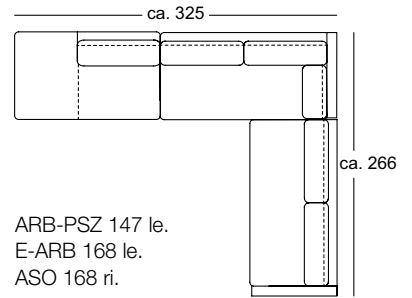

SOB VIDA/SB 147

SOB VIDA/SB 168

SOB VIDA/SB 189

SOB VIDA/SB 210

ASO VIDA/SB 126\*

ASO VIDA/SB 147\*

ASO VIDA/SB 168\*

ASO VIDA/SB 189\*

ASO VIDA/SB 210\*

E-ASO VIDA/SB 168\*

E-ASO VIDA/SB 189\*

\* These elements are only shown in the left version. They are also available in the right version.

\* These elements are only shown in the left version. They are also available in the right version.

A-ARB SB 168/55 le.  
ASS-PSZ 84 ri.

ASO SB 126/55 le.  
E-ASO SB 168/55 ri.

ARB-PSZ 147 le.  
E-ARB 168 le.  
ASO 168 ri.

All technical specifications relevant to the furniture ranges are correct at the time of publication. Subsequent modifications are possible. All dimensions are approximate. For technical reasons, printed pictures of fabric and leather upholstery covers may deviate from the original. Only the original samples provided are binding for the final appearance of the fabric.