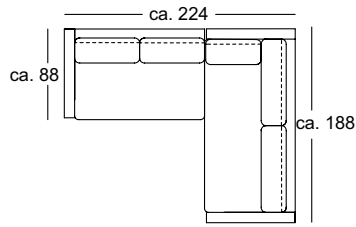

SOB VIDA/SB 147

SOB VIDA/SB 168

SOB VIDA/SB 189

SOB VIDA/SB 210

ASO VIDA/SB 126\*

ASO VIDA/SB 147\*

ASO VIDA/SB 168\*

ASO VIDA/SB 189\*

ASO VIDA/SB 210\*

E-ASO VIDA/SB 168\*

E-ASO VIDA/SB 189\*

\* These elements are only shown in the left version. They are also available in the right version.

\* These elements are only shown in the left version. They are also available in the right version.

A-ARB SB 168/55 le.  
ASS-PSZ 84 ri.

ASO SB 126/55 le.  
E-ASO SB 168/55 ri.

ARB-PSZ 147 le.  
E-ARB 168 le.  
ASO 168 ri.

All technical specifications relevant to the furniture ranges are correct at the time of publication. Subsequent modifications are possible. All dimensions are approximate. For technical reasons, printed pictures of fabric and leather upholstery covers may deviate from the original. Only the original samples provided are binding for the final appearance of the fabric.