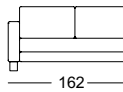

**ASS-PSZ / Ü-ASS-PSZ**

Side element narrow

Side element wide

Adjustable side element

SE VIDA

—

—

SOB VIDA/SB 126

SOB VIDA/SB 147

SOB VIDA/SB 168

SOB VIDA/SB 189

SOB VIDA/SB 210

ASO VIDA/SB 126\*

ASO VIDA/SB 147\*

ASO VIDA/SB 168\*

ASO VIDA/SB 189\*

ASO VIDA/SB 210\*

E-ASO VIDA/SB 168\*

E-ASO VIDA/SB 189\*

\* These elements are only shown in the left version. They are also available in the right version.

\* These elements are only shown in the left version. They are also available in the right version.