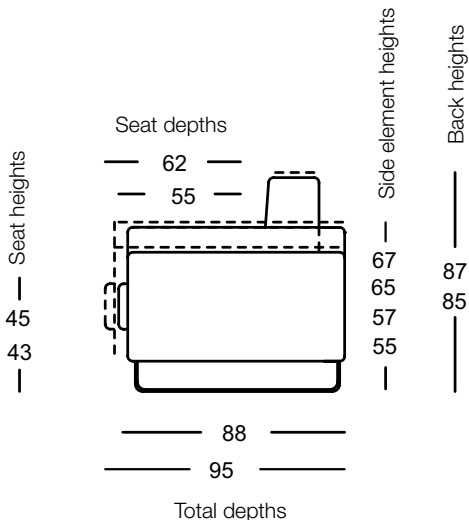

Classic /  
Lounge Plus

Lounge

- // Wooden inner frame
- // Sprung base with steel shafts
- // “Classic” seat comfort  
Seat made from polyurethane foam, constructed in layers of different thicknesses and firmnesses, matched to one another, and covered with polyester fleece
- // “Lounge” seat comfort  
Seat made from polyurethane foam, constructed in layers of different thicknesses and firmnesses, matched to one another, and covered with a downy-soft pad, featuring ticking chambers with a filling of foam rods and polyester fibres
- // “Lounge Plus” seat comfort  
Seat of cold foam, constructed in layers, built up in varying height and hardness, with a polyester nonwoven outer cover
- // Downy-soft back cushions, featuring ticking chambers with a filling of foam rods and polyester fibres
- // Various choices of legs, made from metal or wood

! Wave formation and depressions in the seat area are unavoidable, due to comfort and design reasons, even in high quality Rolf Benz upholstered furniture. All measurements are approximate.

**SOB / ASO / E-ASO**

**ASS-PSZ / Ü-ASS-PSZ**

Side element narrow

Side element wide

Adjustable side element

SE VIDA

—

—

SOB VIDA/SB 126