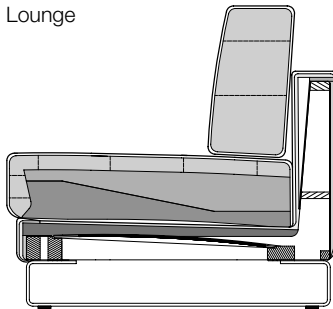

Classic /  
Lounge Plus

Lounge

- // Wooden inner frame
- // Sprung base with steel shafts
- // “Classic” seat comfort  
Seat made from polyurethane foam, constructed in layers of different thicknesses and firmnesses, matched to one another, and covered with polyester fleece
- // “Lounge” seat comfort  
Seat made from polyurethane foam, constructed in layers of different thicknesses and firmnesses, matched to one another, and covered with a downy-soft pad, featuring ticking chambers with a filling of foam rods and polyester fibres
- // “Lounge Plus” seat comfort  
Seat of cold foam, constructed in layers, built up in varying height and hardness, with a polyester nonwoven outer cover
- // Downy-soft back cushions, featuring ticking chambers with a filling of foam rods and polyester fibres
- // Various choices of legs, made from metal or wood

! Wave formation and depressions in the seat area are unavoidable, due to comfort and design reasons, even in high quality Rolf Benz upholstered furniture. All measurements are approximate.

**SOB / ASO / E-ASO**