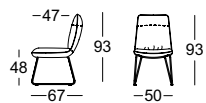

Armchair with armrest and runner