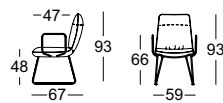

Armchair with four-legs