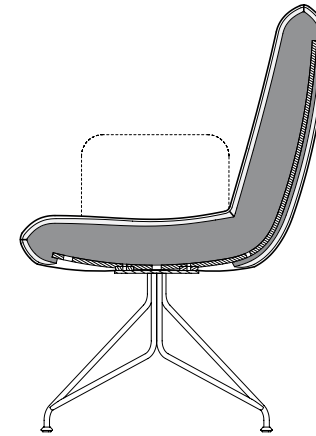

TECHNICAL DATA

ROLF BENZ 606

**ROLF
BENZ**

- Body of seat and backrest with foam-moulded wooden inner frame
- Upholstery cover glued-on non-woven polyester
- Base options:
 - Runner in finishes:
 - painted textured Silver
 - painted RAL 7022 Umbra grey
 - polished chrome
 - Four-legs in finishes:
 - painted textured Silver
 - painted RAL 7022 Umbra grey
 - polished chrome
 - Four-legs wood with or without 360° swivel mechanism in finishes:
 - Oak H70
 - Oak H98
 - American walnut H81
 - Walnut old grey H82

Due to the way the furniture is designed, and its comfort level, some wrinkles and sitting pressure indentations are inevitable, even in top quality Rolf Benz upholstered furniture. All dimensions are approximate.

Armchair with runner

Armchair with armrest and runner

Armchair with four-legs

Armchair with armrest and four-legs

Armchair with four-legs wood

Armchair with armrest and four-legs wood

Side section cover set