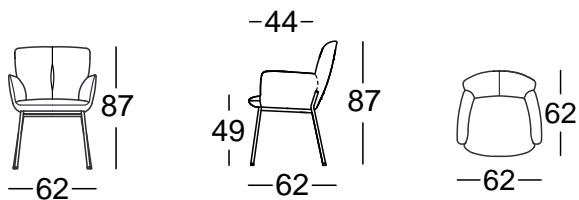

Technical data

ROLF BENZ 655

**ROLF
BENZ**

- Cover quilted underneath with non-woven polyester
- Seat and back with foammoulded metal inner frame
- Elastic webbing
- Four-leg circular tubular base metal, options:
 - Smooth steel, powder-coated, matt
 - RAL 7022 Umbra grey
 - RAL 9017 Traffic black
 - Fine-grain steel, powder-coated, matt silver

! Due to the way the furniture is designed, and its comfort level, some wrinkles and sitting pressure indentations are inevitable, even in top quality Rolf Benz upholstered furniture. All dimensions are approximate.