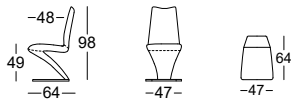

- Seat and back with foam-moulded metal innerframe and with additional layer of soft foam
- Cover quilted underneath with non-woven polyester
- Cantilever base
- Frame metal, options:
  - Steel matt chrome
  - Steel high-gloss chrome
  - Steel RAL 9017 traffic black

! Due to the way the furniture is designed, and its comfort level, some wrinkles and sitting pressure indentations are inevitable, even in top quality Rolf Benz upholstered furniture. All dimensions are approximate.

Chair

matt chrome

high-gloss chrome

RAL 9017 traffic black

**ROLF
BENZ**