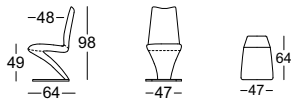

- Seat and back with foam-moulded metal innerframe and with additional layer of soft foam
- Cover quilted underneath with non-woven polyester
- Cantilever base
- Frame metal, options:
  - Steel matt chrome
  - Steel high-gloss chrome

! Due to the way the furniture is designed, and its comfort level, some wrinkles and sitting pressure indentations are inevitable, even in top quality Rolf Benz upholstered furniture. All dimensions are approximate.

Chair

matt chrome

high-gloss chrome

**ROLF
BENZ**