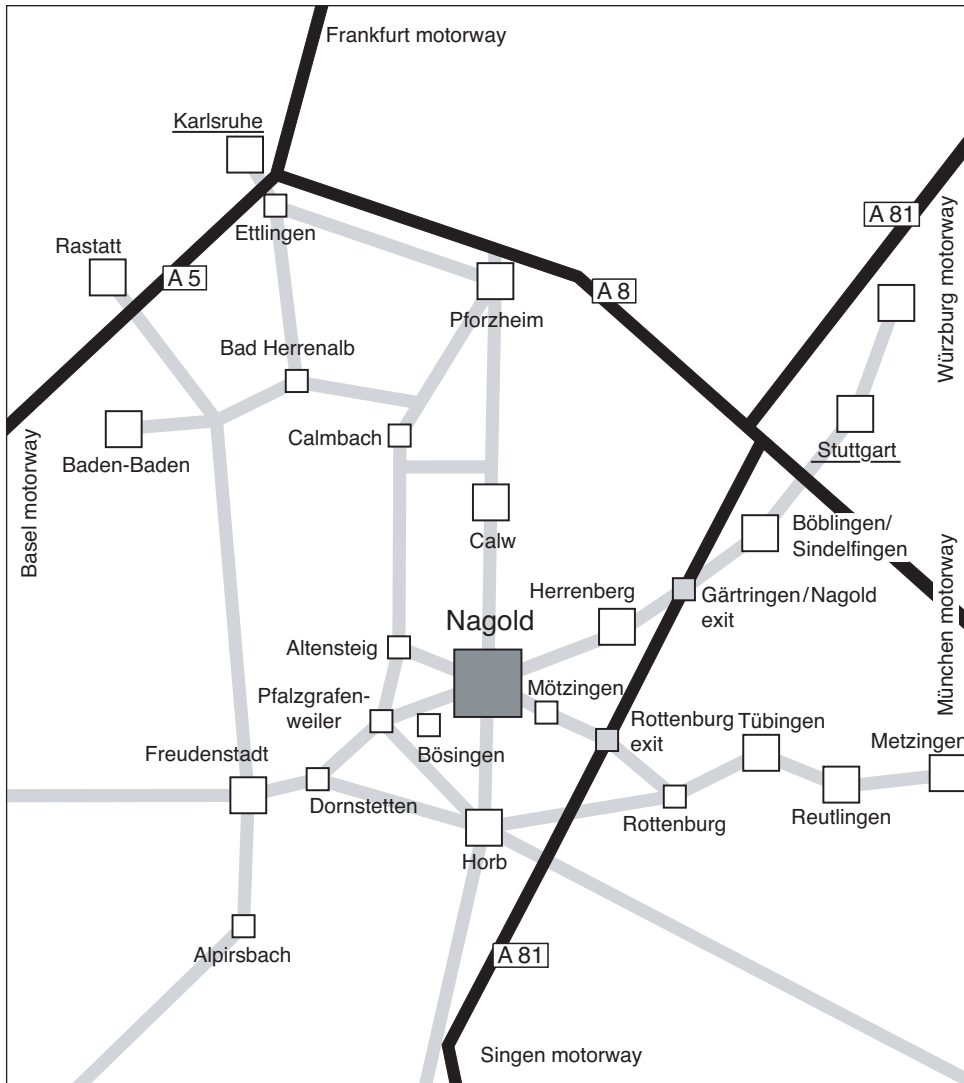

Rolf Benz Driving Map

In Nagold, please follow the signs to the "Messe" (trade fair).

Rolf Benz AG & Co. KG
 Hailerbacher Straße 104
 72202 Nagold

Phone: +49 (0) 74 52 / 60 11 01
 Fax: +49 (0) 74 52 / 60 11 99
 E-Mail: showroom@rolf-benz.com