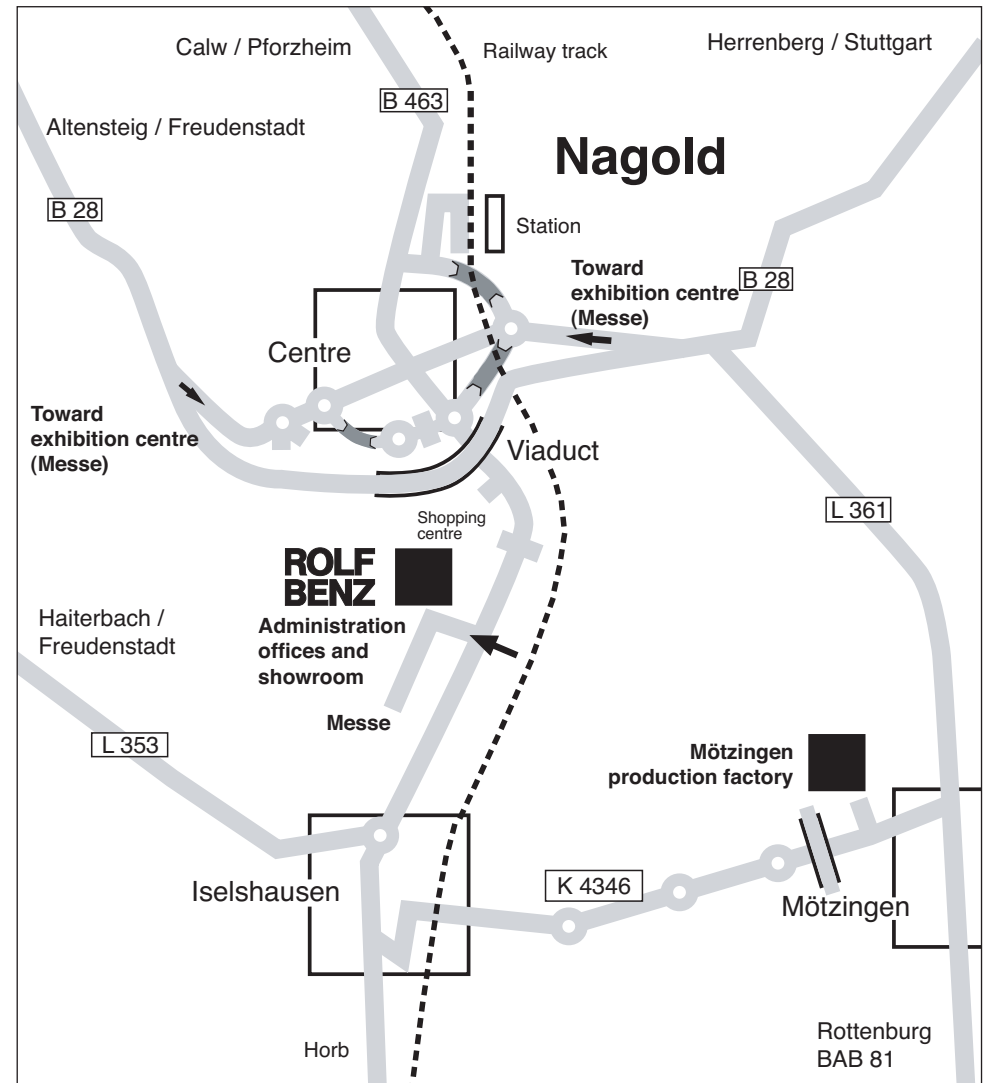

Rolf Benz Driving Map

In Nagold, please follow the signs to the "Messe" (trade fair).

Rolf Benz AG & Co. KG
 Hailerbacher Straße 104
 72202 Nagold

Phone: +49 (0) 74 52 / 60 11 01
 Fax: +49 (0) 74 52 / 60 11 99
 E-Mail: showroom@rolf-benz.com